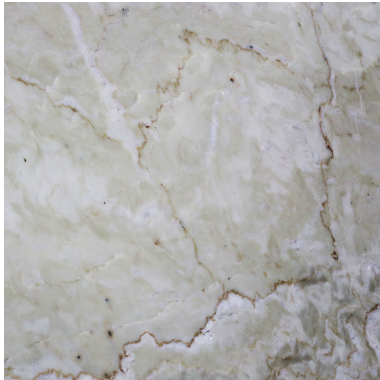

DOLCE VITA (P) 1 1/4" SLAB *Stone, Granite*

PART NUMBER
GR1733-SL54P0

PROFILE
SLAB

AVAILABILITY
IN STOCK

THICKNESS
1 1/4"

NOTES

Due to the inherent characteristics of natural stone, there may be variations in color, movement and texture from lot to lot.