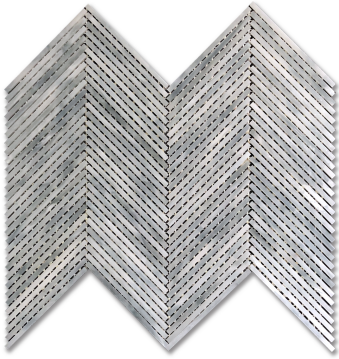

BEACON IKAT CARBON (G) ART GLASS *Glass*

PART NUMBER
GL2278-IKATG0

PROFILE
MOSAIC

AVAILABILITY
IN STOCK

DIMENSIONS
11.25" x 9.00" = .706 sqft

THICKNESS
1/8"

NOTES

Art glass has high variation from lot to lot. please request a sample of the current lot when ordering art glass items.