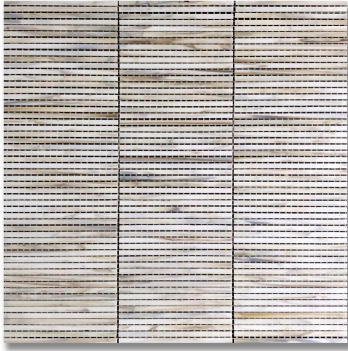

BEACON LOOM CALICO (G) ART GLASS *Glass*

PART NUMBER
GL2277-LOOMGO

PROFILE
MOSAIC

AVAILABILITY
IN STOCK

DIMENSIONS
11.81" x 11.81" = .968 sqft

THICKNESS
1/8"

NOTES

Art glass has high variation from lot to lot. please request a sample of the current lot when ordering art glass items.