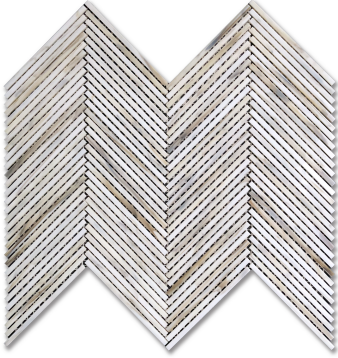

## BEACON IKAT CALICO (G) ART GLASS *Glass*

PART NUMBER  
GL2277-IKATG0

PROFILE  
MOSAIC

AVAILABILITY  
IN STOCK

DIMENSIONS  
11.25" x 9.00" = .706 sqft

THICKNESS  
1/8"