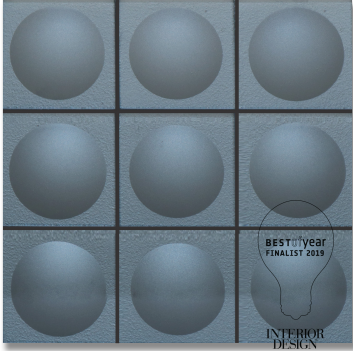

IMMERSION UNDERTOW VOYAGE BLUE (METALLIC) *Glass*

PART NUMBER
GL2100-UNDCVX

PROFILE
MOSAIC

AVAILABILITY
IN STOCK

GROUT JOINT
1/8"

DIMENSIONS
8.88" x 8.88" = .55 sqft

THICKNESS
5/16"

NOTES