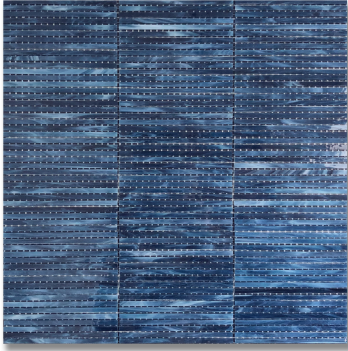

## BEACON LOOM SAPPHIRE (G) ART GLASS *Glass*

PART NUMBER  
GL1906-LOOMGO

PROFILE  
MOSAIC

AVAILABILITY  
IN STOCK

DIMENSIONS  
11.81" x 11.81" = .968 sqft

THICKNESS  
1/8"