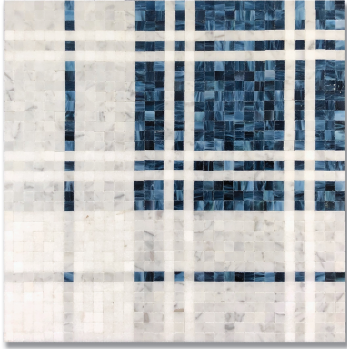

## BALMORAL PLAID SAPPHIRE (G) ART GLASS, CARRARA (H), THASSOS (H) *Stone, Marble, Glass*

PART NUMBER  
GL1906-BLMLHO

PROFILE  
MOSAIC

AVAILABILITY  
IN STOCK

DIMENSIONS  
13.38" x 13.38" = 1.24 sqft

THICKNESS  
3/8"

### NOTES

Art glass has high variation from lot to lot. please request a sample of the current lot when ordering art glass items.