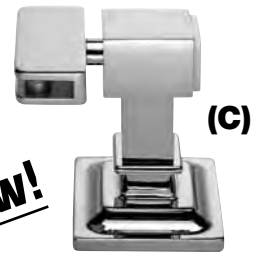

Decorative Mirrors

New!

(C)

Radiance Frameless Bevel Mirrors w/Tilting Brackets – CONTEMPORARY (C)

Matching Shelf Available Available in 4 Finishes

	Product Code	Mirror Overall Dimensions	Description	Finish	List Price
	 RM-326-CR-C	18" x 26"	<u>Oval</u> Frameless 1" Bevel Wall Mirror W/Decorative Tilt Mounting Brackets	Polished Chrome (CR)	\$535
	 RM-326-PN-C			Polished Nickel (PN)	\$540
	 RM-326-SN-C			Satin Nickel (SN)	\$545
	 RM-326-OB-C			Oil Rubbed Bronze (OB)	\$550
	 RM-332-CR-C	24" x 32"	<u>Oval</u> Frameless 1" Bevel Wall Mirror W/Decorative Tilt Mounting Brackets	Polished Chrome (CR)	\$600
	 RM-332-PN-C			Polished Nickel (PN)	\$605
	 RM-332-SN-C			Satin Nickel (SN)	\$610
	 RM-332-OB-C			Oil Rubbed Bronze (OB)	\$615
	 RM-418-CR-C	18"	<u>Round</u> Frameless 1" Bevel Wall Mirror W/Decorative Tilt Mounting Brackets	Polished Chrome (CR)	\$495
	 RM-418-PN-C			Polished Nickel (PN)	\$500
	 RM-418-SN-C			Satin Nickel (SN)	\$505
	 RM-418-OB-C			Oil Rubbed Bronze (OB)	\$515
	 RM-424-CR-C	24"	<u>Round</u> Frameless 1" Bevel Wall Mirror W/Decorative Tilt Mounting Brackets	Polished Chrome (CR)	\$575
	 RM-424-PN-C			Polished Nickel (PN)	\$580
	 RM-424-SN-C			Satin Nickel (SN)	\$585
	 RM-424-OB-C			Oil Rubbed Bronze (OB)	\$590
	 RM-525-CR-C	16" x 25"	<u>Arch Top</u> Frameless 1" Bevel Wall Mirror W/Decorative Tilt Mounting Brackets	Polished Chrome (CR)	\$535
	 RM-525-PN-C			Polished Nickel (PN)	\$540
	 RM-525-SN-C			Satin Nickel (SN)	\$545
	 RM-525-OB-C			Oil Rubbed Bronze (OB)	\$550
	 RM-530-CR-C	20" x 30"	<u>Arch Top</u> Frameless 1" Bevel Wall Mirror W/Decorative Tilt Mounting Brackets	Polished Chrome (CR)	\$570
	 RM-530-PN-C			Polished Nickel (PN)	\$575
	 RM-530-SN-C			Satin Nickel (SN)	\$580
	 RM-530-OB-C			Oil Rubbed Bronze (OB)	\$585
	 RM-535-CR-C	24" x 35"	<u>Arch Top</u> Frameless 1" Bevel Wall Mirror W/Decorative Tilt Mounting Brackets	Polished Chrome (CR)	\$600
	 RM-535-PN-C			Polished Nickel (PN)	\$605
	 RM-535-SN-C			Satin Nickel (SN)	\$610
	 RM-535-OB-C			Oil Rubbed Bronze (OB)	\$615