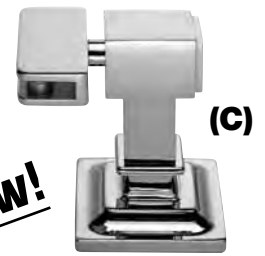

Decorative Mirrors

New!

Radiance Frameless Bevel Mirrors w/Tilting Brackets – CONTEMPORARY (C)

Matching Shelf Available Available in 4 Finishes

	Product Code	Mirror Overall Dimensions	Description	Finish	List Price
	RM-616-CR-C	16" x 26"	Rectangular Frameless	Polished Chrome (CR)	$450
	RM-616-PN-C		1" Bevel Wall Mirror	Polished Nickel (PN)	$455
	RM-616-SN-C		W/Decorative Tilt	Satin Nickel (SN)	$460
	RM-616-OB-C		Mounting Brackets	Oil Rubbed Bronze (OB)	$465
	RM-620-CR-C	20" x 26"	Rectangular Frameless	Polished Chrome (CR)	$495
	RM-620-PN-C		1" Bevel Wall Mirror	Polished Nickel (PN)	$500
	RM-620-SN-C		W/Decorative Tilt	Satin Nickel (SN)	$505
	RM-620-OB-C		Mounting Brackets	Oil Rubbed Bronze (OB)	$510
	RM-624-CR-C	24" x 30"	Rectangular Frameless	Polished Chrome (CR)	$535
	RM-624-PN-C		1" Bevel Wall Mirror	Polished Nickel (PN)	$540
	RM-624-SN-C		W/Decorative Tilt	Satin Nickel (SN)	$545
	RM-624-OB-C		Mounting Brackets	Oil Rubbed Bronze (OB)	$550
	RM-636-CR-C	24" x 36"	Rectangular Frameless	Polished Chrome (CR)	$570
	RM-636-PN-C		1" Bevel Wall Mirror	Polished Nickel (PN)	$575
	RM-636-SN-C		W/Decorative Tilt	Satin Nickel (SN)	$580
	RM-636-OB-C		Mounting Brackets	Oil Rubbed Bronze	$585
	RM-725-CR-C	16" x 25"	Scallop Top Frameless	Polished Chrome (CR)	$570
	RM-725-PN-C		1" Bevel Wall Mirror	Polished Nickel (PN)	$575
	RM-725-SN-C		W/Decorative Tilt	Satin Nickel (SN)	$580
	RM-725-OB-C		Mounting Brackets	Oil Rubbed Bronze (OB)	$585
	RM-730-CR-C	20" x 30"	Scallop Top Frameless	Polished Chrome (CR)	$600
	RM-730-PN-C		1" Bevel Wall Mirror	Polished Nickel (PN)	$605
	RM-730-SN-C		W/Decorative Tilt	Satin Nickel (SN)	$610
	RM-730-OB-C		Mounting Brackets	Oil Rubbed Bronze (OB)	$615
	RM-735-CR-C	24" x 35"	Scallop Top Frameless	Polished Chrome (CR)	$645
	RM-735-PN-C		1" Bevel Wall Mirror	Polished Nickel (PN)	$650
	RM-735-SN-C		W/Decorative Tilt	Satin Nickel (SN)	$655
	RM-735-OB-C		Mounting Brackets	Oil Rubbed Bronze (OB)	$660

All mirrors are set to be hung vertical. If you want to hang horizontal you must specify (H).

NOTE: 1) Mirror Brackets will add 4 1/2" to the overall mirror width. 2) Mirror projects 3 1/4" off the wall. 3) Brackets are made of solid brass.