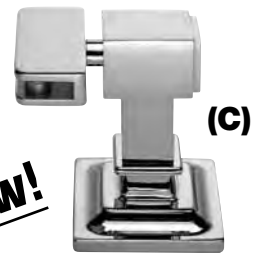

Decorative Mirrors

New!

Radiance Frameless Bevel Mirrors w/Tilting Brackets – CONTEMPORARY (C)

Matching Shelf Available Available in 4 Finishes

	Product Code	Mirror Overall Dimensions	Description	Finish	List Price
	RM-926-CR-C	16" x 26"	Double Arch Frameless	Polished Chrome (CR)	$570
	RM-926-PN-C		1" Bevel Wall Mirror	Polished Nickel (PN)	$575
	RM-926-SN-C		W/Decorative Tilt	Satin Nickel (SN)	$580
	RM-926-OB-C		Mounting Brackets	Oil Rubbed Bronze (OB)	$585
	RM-932-CR-C	20" x 32"	Double Arch Frameless	Polished Chrome (CR)	$600
	RM-932-PN-C		1" Bevel Wall Mirror	Polished Nickel (PN)	$605
	RM-932-SN-C		W/Decorative Tilt	Satin Nickel (SN)	$610
	RM-932-OB-C		Mounting Brackets	Oil Rubbed Bronze (OB)	$615
	RM-938-CR-C	24" x 38"	Double Arch Frameless	Polished Chrome (CR)	$650
	RM-938-PN-C		1" Bevel Wall Mirror	Polished Nickel (PN)	$655
	RM-938-SN-C		W/Decorative Tilt	Satin Nickel (SN)	$660
	RM-938-OB-C		Mounting Brackets	Oil Rubbed Bronze (OB)	$665
Contemporary (C)	RM-CR-C RM-PN-C RM-SN-C RM-OB-C		<u>MOUNTING BRACKETS ONLY</u> Pair of Mounting Brackets <u>Only</u> Note: Brackets can hold up to 1/4" thick mirror	Polished Chrome (CR) Polished Nickel (PN) Satin Nickel (SN) Oil Rubbed Bronze (OB)	$195 pr $200 pr $205 pr $210 pr

All mirrors are set to be hung vertical. If you want to hang horizontal you must specify (H).

NOTE: 1) Mirror Brackets will add 4 1/2" to the overall mirror width. **2)** Mirror projects 3 1/4" off the wall. **3)** Brackets are made of solid brass.

UPS and FedEx Ground require a $25 per box foam packing fee.