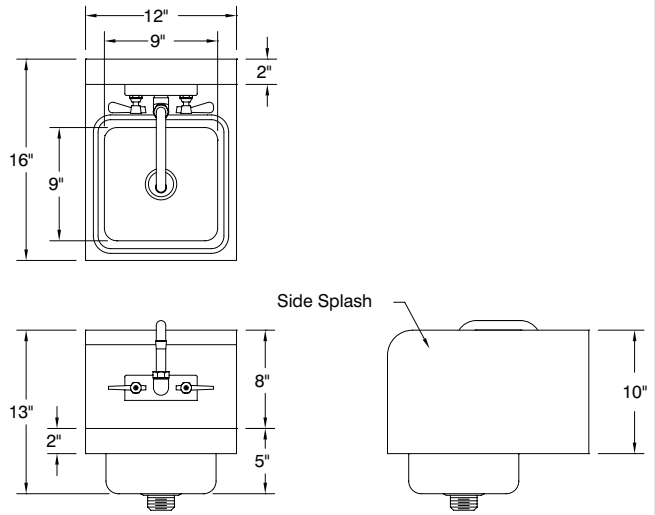

DIMENSIONS and SPECIFICATIONS

TOL Overall: ± .500" Interior: ± .250"

FITTINGS SUPPLIED AS SHOWN

ALL DIMENSIONS ARE TYPICAL

7-PS-40, 7-PS-66, 7-PS-66-NF, 7-PS-66W & 7-PS-66RorL
(7-PS-66 Series Excludes P-Trap & Lever Drain & Overflow)

7-PS-40 - 22 lbs.   7-PS-66W - 22 lbs.
7-PS-66 - 19 lbs.   7-PS-66RorL - 20 lbs.
7-PS-66-NF - 19 lbs.

7-PS-56

14 lbs.

7-PS-76

27 lbs.

7-PS-87

34 lbs.