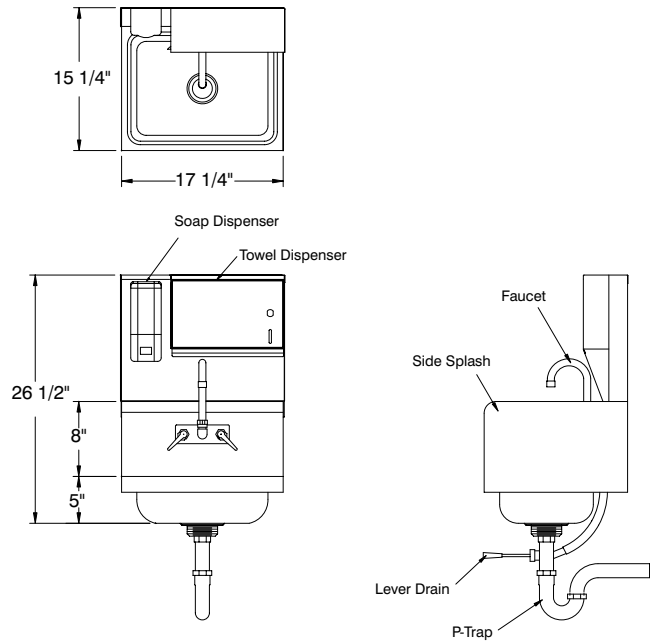

7-PS-87 Specific Features:

Same features as 7-PS-40 Plus C-Fold Paper Towel & Soap Dispenser.

CONSTRUCTION:

All TIG welded.
 Welded areas blended to match adjacent surfaces and to a satin finish.
 Die formed Countertop Edge with a 3/8" No-Drip offset.
 One sheet of stainless steel - No Seams.
 All sink bowls have a large liberal radii with a minimum dimension of 2" and are rectangular in design for increased capacity.

MATERIAL:

Heavy gauge type 304 series stainless steel.
 Wall mounting bracket is galvanized and of offset design.
 All fittings are brass / chrome plated unless otherwise indicated.

MECHANICAL:

Faucet supply is 1/2" IPS male thread hot and cold.
Faucet Flow Rate: 1.0 GPM/3.8 LPM aerator. 60 PSI.

DIMENSIONS and SPECIFICATIONS

TOL Overall: ± .500" Interior: ± .250"

FITTINGS SUPPLIED AS SHOWN

ALL DIMENSIONS ARE TYPICAL

7-PS-40, 7-PS-66, 7-PS-66-NF, 7-PS-66W & 7-PS-66RorL
(7-PS-66 Series Excludes P-Trap & Lever Drain & Overflow)

7-PS-40 - 22 lbs. 7-PS-66W - 22 lbs.
7-PS-66 - 19 lbs. 7-PS-66RorL - 20 lbs.
7-PS-66-NF - 19 lbs.

7-PS-56

14 lbs.

7-PS-76

27 lbs.

7-PS-87

34 lbs.