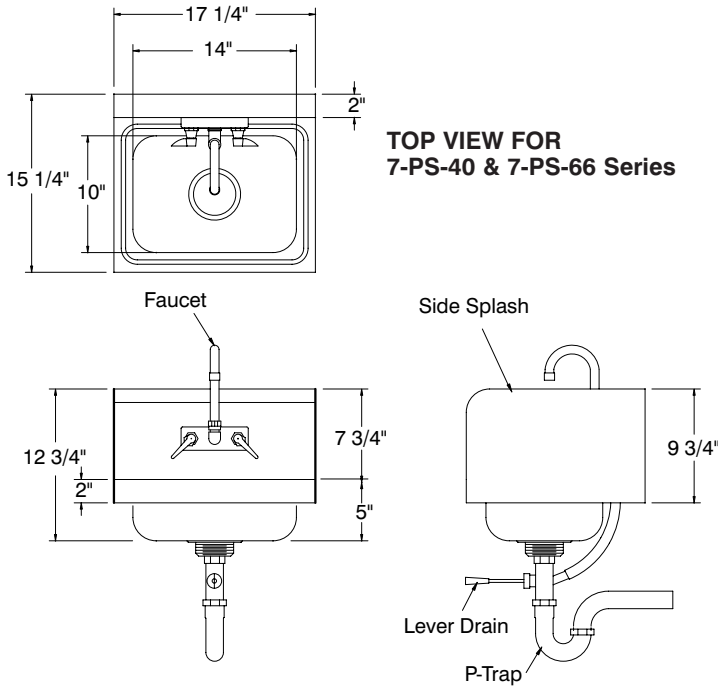

Space Saver Sink bowl is 9" x 9" x 5".
 7 3/4" high side splashes.
 Flat-Top Strainer 1-1/2" IPS.

7-PS-76 Specific Features:

12" high side splashes.
 Includes 17 1/4" x 3" x 2 5/16" Full length removable Utility Tray for use with 12" Side Splash Units.
 Lever operated drain and built-in overflow with plastic overflow tube and spring clamps. P-Trap is 1 1/2" IPS.

7-PS-87 Specific Features:

Same features as 7-PS-40 Plus C-Fold Paper Towel & Soap Dispenser.

CONSTRUCTION:

All TIG welded.
 Welded areas blended to match adjacent surfaces and to a satin finish.
 Die formed Countertop Edge with a 3/8" No-Drip offset.
 One sheet of stainless steel - No Seams.
 All sink bowls have a large liberal radii with a minimum dimension of 2" and are rectangular in design for increased capacity.

MATERIAL:

Heavy gauge type 304 series stainless steel.
 Wall mounting bracket is galvanized and of offset design.
 All fittings are brass / chrome plated unless otherwise indicated.

MECHANICAL:

Faucet supply is 1/2" IPS male thread hot and cold.
Faucet Flow Rate: 1.0 GPM/3.8 LPM aerator. 60 PSI.

DIMENSIONS and SPECIFICATIONS

TOL Overall: ± .500" Interior: ± .250"

FITTINGS SUPPLIED AS SHOWN

ALL DIMENSIONS ARE TYPICAL

7-PS-40, 7-PS-66, 7-PS-66-NF, 7-PS-66W & 7-PS-66RorL
(7-PS-66 Series Excludes P-Trap & Lever Drain & Overflow)