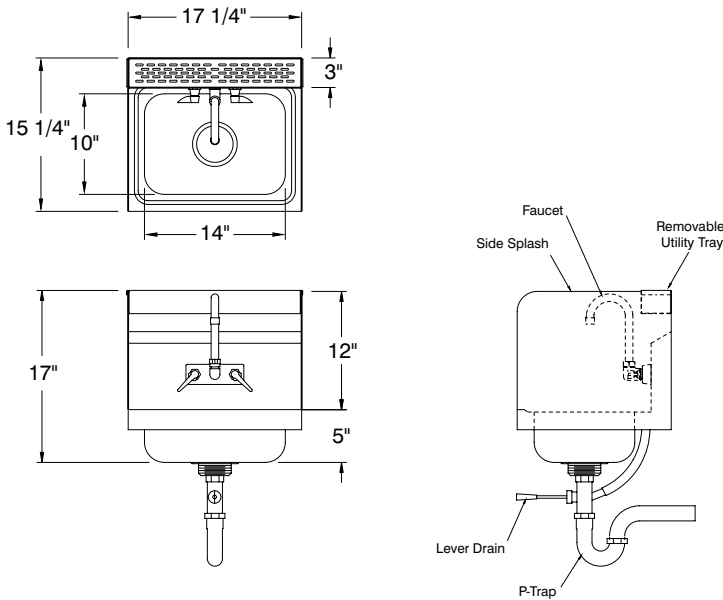

7-PS-87 Specific Features:

Same features as 7-PS-40 Plus C-Fold Paper Towel & Soap Dispenser.

CONSTRUCTION:

All TIG welded.
 Welded areas blended to match adjacent surfaces and to a satin finish.
 Die formed Countertop Edge with a 3/8" No-Drip offset.
 One sheet of stainless steel - No Seams.
 All sink bowls have a large liberal radii with a minimum dimension of 2" and are rectangular in design for increased capacity.

MATERIAL:

Heavy gauge type 304 series stainless steel.
 Wall mounting bracket is galvanized and of offset design.
 All fittings are brass / chrome plated unless otherwise indicated.

MECHANICAL:

Faucet supply is 1/2" IPS male thread hot and cold.
Faucet Flow Rate: 1.0 GPM/3.8 LPM aerator. 60 PSI.

DIMENSIONS and SPECIFICATIONS

TOL Overall: ± .500" Interior: ± .250"

FITTINGS SUPPLIED AS SHOWN

ALL DIMENSIONS ARE TYPICAL

7-PS-40, 7-PS-66, 7-PS-66-NF, 7-PS-66W & 7-PS-66RorL
(7-PS-66 Series Excludes P-Trap & Lever Drain & Overflow)

7-PS-40 - 22 lbs. 7-PS-66W - 22 lbs.
7-PS-66 - 19 lbs. 7-PS-66RorL - 20 lbs.
7-PS-66-NF - 19 lbs.

7-PS-56

14 lbs.

7-PS-76

27 lbs.

7-PS-87

34 lbs.