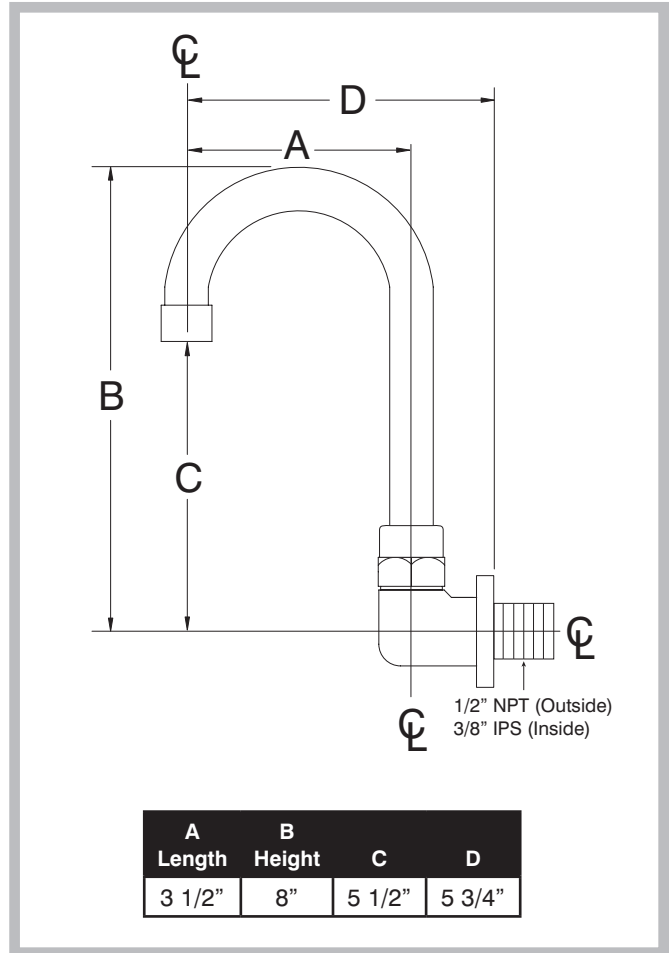

Customer Service Available To Assist You 1-800-645-3166 8:30 am - 7:00 pm E.S.T.

For Orders & Customer Service:

Email: customer@advancetabco.com or Fax: 631-242-6900

For Smart Fabrication™ Quotes:

Email: smartfab@advancetabco.com or Fax: 631-586-2933