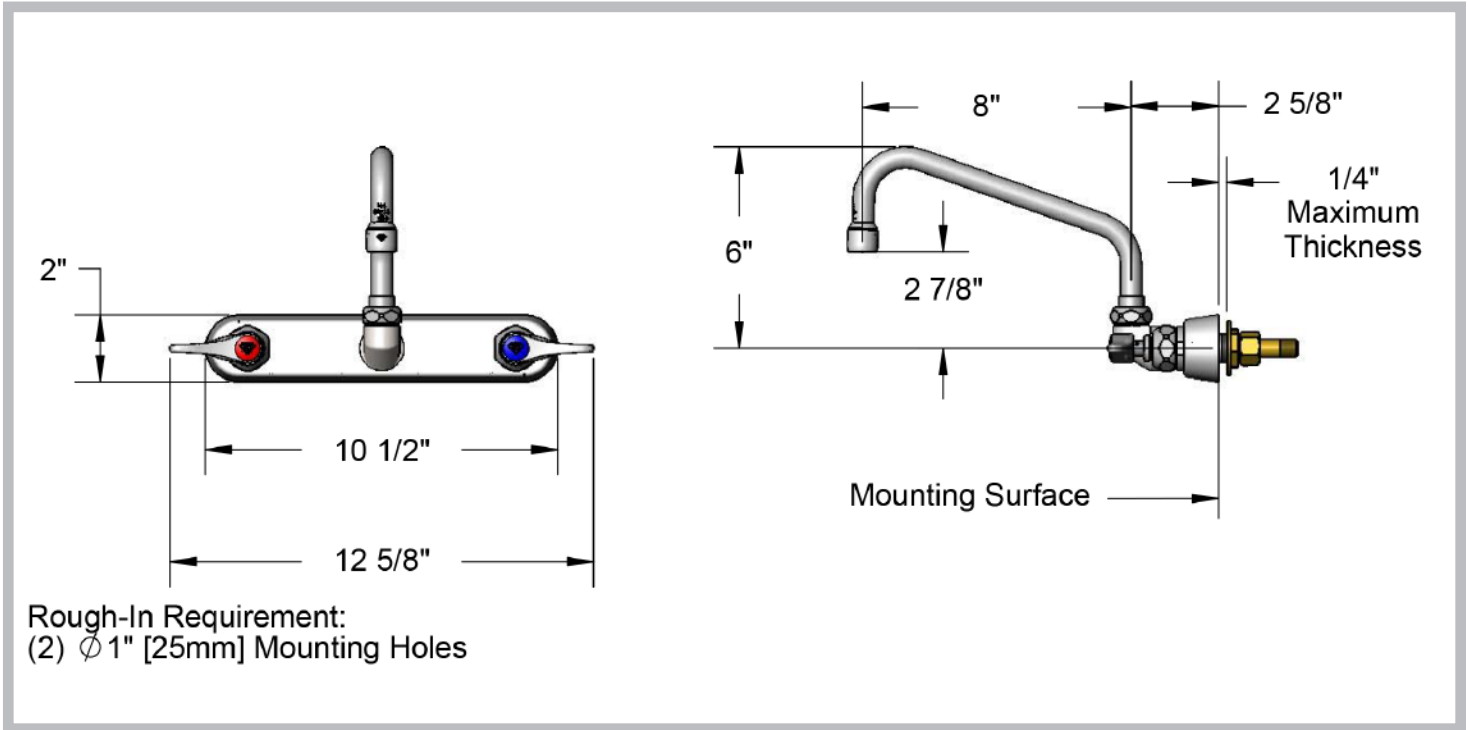

K-1118 HEAVY DUTY 8" SWING SPOUT SPLASH MOUNT FAUCET

Conforms To NSF 61/9 Lead Free Requirements

Item #:	_____	Qty #:	_____
Model #:	_____		
Project #:	_____		

FEATURES:

- 8" swing spout.
- 8" O.C. water supply.
- Quarter-turn wedge style handles.
- Colored hot & cold Indexes.
- 2.2 GPM Aerator.

MATERIAL:

- Chrome plated brass body.
- Tubular spout and chrome plated metal handles & escutcheon.

DIMENSIONS and SPECIFICATIONS

⚠ WARNING:

Faucet(s) on this page may expose you to chemicals, including lead, that are known to the State of California to cause cancer or birth defects or other reproductive harm. For more Info., visit www.p65warnings.ca.gov.