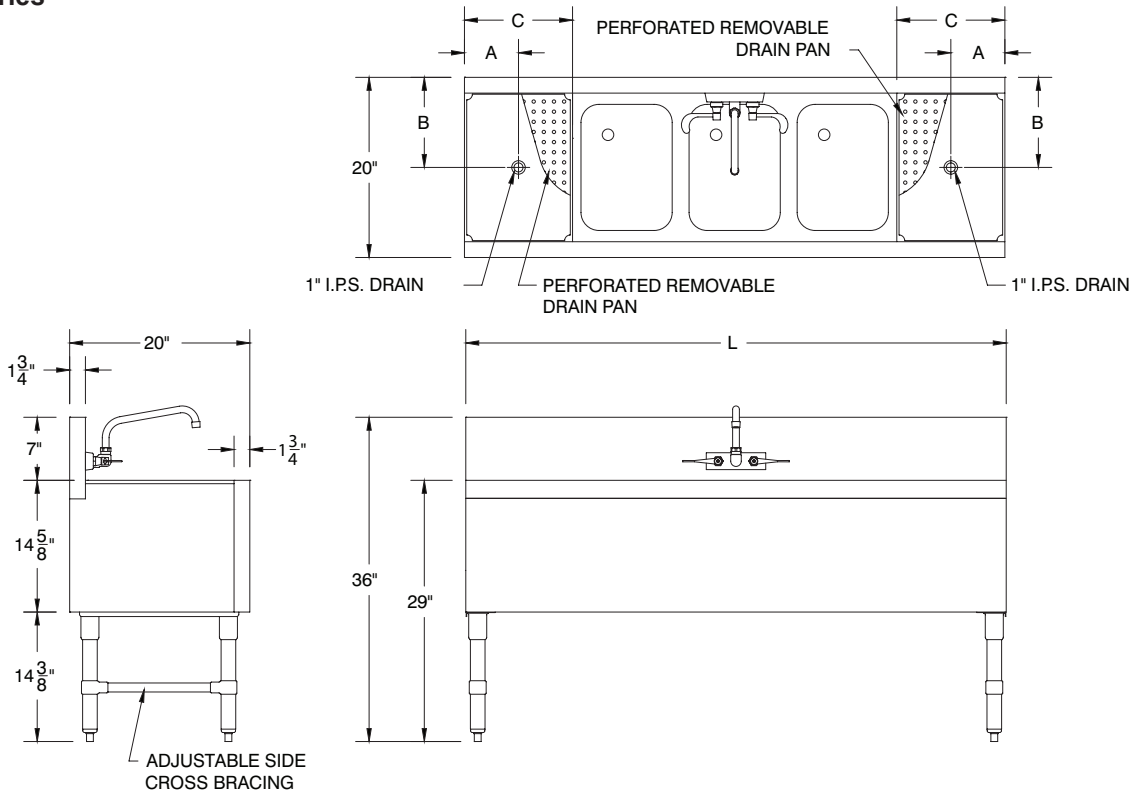

MECHANICAL:

- PRB-19 Series*:** Includes 4" O.C., splash mount swing spout faucet.
- PRB-24 Series*:** Includes 4" O.C., deck mount swing spout faucet.
- All faucets meet federal lead free standards.**
- Each sink bowl includes 9" high overflow pipe with 1 1/2" IPS drain.

*4 Comp. Bar Sinks Include Two 6" Swing Spout Faucets

L And R Indicate Sink Location.

WARNING: Equipment that include faucets on this page may contain a chemical known to the State of California to cause cancer, birth defects or other reproductive harm.

DIMENSIONS and SPECIFICATIONS

TOL Overall: ± .500" Interior: ± .250"

ALL DIMENSIONS ARE TYPICAL

PRB-19 Series

PRB-24 Series