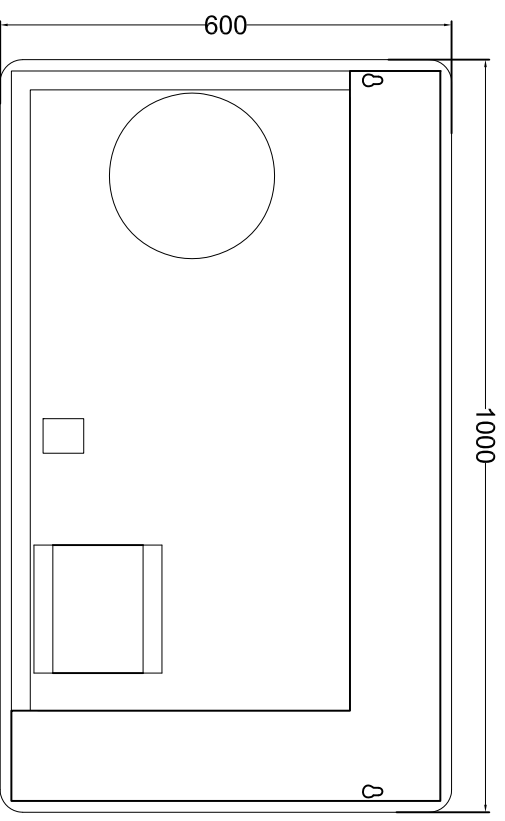

## 2D drawings

\* All dimensions in millimeters

- Model 390-4024HW

- La Bonita LED Vanity mirror

- Tuneable light color 2700K ~ 6500K

### Electrical Specifications

- 120 volts / TBA watts
- Wire harness feed length - 3 ft.
- Light color range: 2700K ~ 6500K / TBA Lumens / CRI > TBA
- UL / CUL Listing: TBA
- UL standard TBA