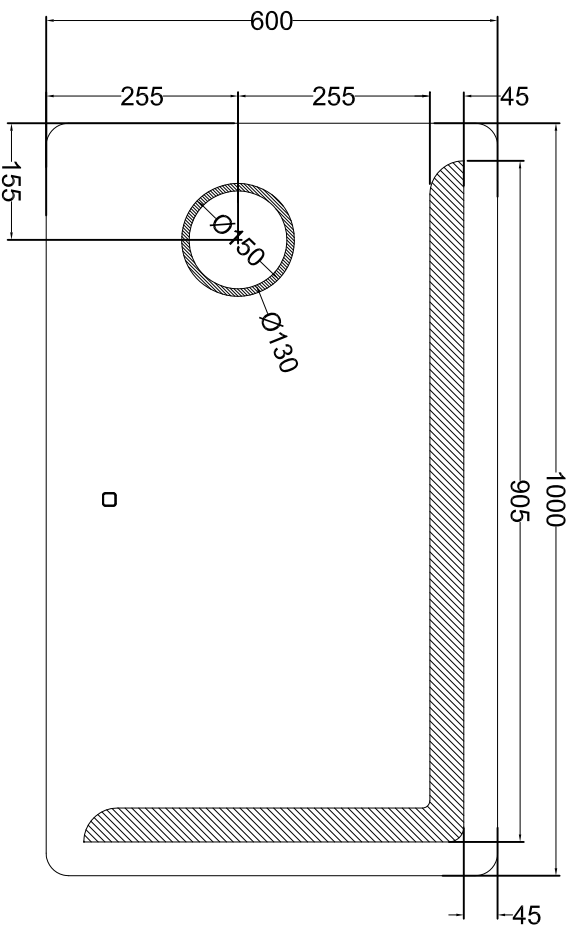

## 2D drawings

\* All dimensions in millimeters

- Model 390-4024HW

- La Bonita LED Vanity mirror

- Tuneable light color 2700K ~ 6500K

### Electrical Specifications

- 120 volts / TBA watts
- Wire harness feed length - 3 ft.
- Light color range: 2700K ~ 6500K / TBA Lumens / CRI > TBA
- UL / CUL Listing: TBA
- UL standard TBA