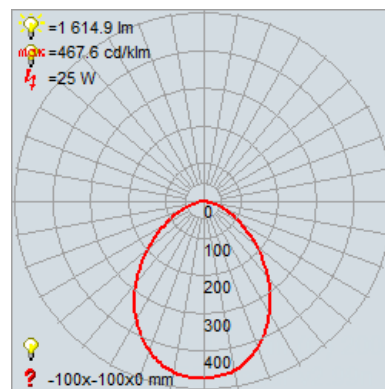

Recommended Dimmers

0

Additional Items :: Turtle Friendly 587.9nm wavelength

Line Drawing #1

Image Not Available

Line Drawing #2

Image Not Available

IES File