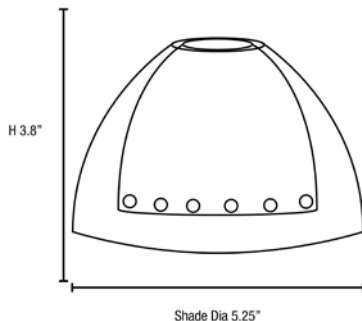

Model No :: **89121-BSC**
 Name :: Techno Metal

Project Name :: _____
 Location :: _____
 Type :: _____
 Quantity :: _____
 Notes :: _____

Product Information

Product ID :: 89121
 UPC Code :: 641594894592
 Mounting Type :: Ceiling
 Finish :: 0
 Diffuser :: Brushed Steel in Clear Glass (BSC)
 Alt. Finishes :: 0
 Alt. Diffusers :: Brushed Steel in Clear Glass (BSC)

Product Dimensions

Fixture		Canopy	
Length ::	N/A	Length ::	N/A
Width ::	N/A	Width ::	N/A
Diameter ::	5.25"	Diameter ::	N/A
Extension ::	N/A	Height ::	N/A
Height ::	3.75"		
Overall Height ::	N/A		

Technical Specifications

Photometrics

CCT :: 0
 CRI :: N/A
 Wattage :: 0
 Nominal Lumens :: N/A
 Delivered Lumens :: N/A

Recommended Dimmers

0

Additional Items :: Compatible with the following pendants:
 903UJ 70012LED 70012LED360 908UJ 9032LV 909UJ

Line Drawing #1

Line Drawing #2

Image Not Available

IES File

Image Not Available

Toll Free 800-828-5483 • www.AccessLighting.com

14410 Myford Road, Irvine, CA 92606

The information provided is subject to change without notice. ©2020 Access Lighting Corporation. All Rights Reserved
 Rev. 202004 Filename:: 89121-BSC.pdf