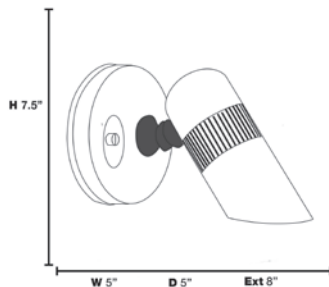

Line Drawing #1

Line Drawing #2

Image Not Available