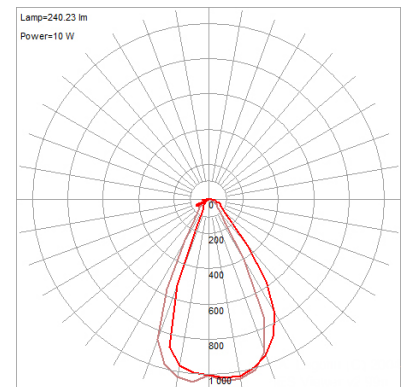

Product Dimensions

Fixture	Canopy
Length :: N/A	Length :: 1.5"
Width :: 5.25"	Width :: N/A
Diameter :: 5"	Diameter :: 5"
Extension :: 8"	Height :: N/A
Height :: 7.5"	
Overall Height :: N/A	

Technical Specifications

Photometrics

CCT :: 3000
 CRI :: 85
 Wattage :: 7w
 Nominal Lumens :: 600Lm
 Delivered Lumens :: N/A

Recommended Dimmers

0

Additional Items :: Outdoor Installation California Energy Commission (CEC) Compliant (Title 24); Only Limited Quantities Available

Line Drawing #1

Line Drawing #2

Image Not Available

IES File

Toll Free 800-828-5483 • www.AccessLighting.com

14410 Myford Road, Irvine, CA 92606

The information provided is subject to change without notice. ©2020 Access Lighting Corporation. All Rights Reserved
 Rev. 202004 Filename:: 70063LED-SAT.pdf