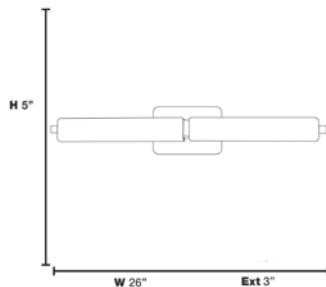

Product Dimensions

Fixture		Canopy
Length :: N/A		Length :: 1"
Width :: 26"		Width :: 7"
Diameter :: N/A		Diameter :: N/A
Extension :: 3"		Height :: 5"
Height :: 5"		
Overall Height :: N/A		

Technical Specifications

Photometrics

CCT :: 3000
 CRI :: 85
 Wattage :: 34w
 Nominal Lumens :: 2021Lm
 Delivered Lumens :: 1582Lm

Recommended Dimmers

(ELV) LUTRON Diva DVELV-300P; (ELV) LUTRON Diva DVELV-303P; (TRIAC) LUTRON Diva DVCL-153P

Additional Items :: Multi-Directional Mounting

Line Drawing #1

Line Drawing #2

Image Not Available

IES File

Toll Free 800-828-5483 • www.AccessLighting.com

14410 Myford Road, Irvine, CA 92606

The information provided is subject to change without notice. ©2020 Access Lighting Corporation. All Rights Reserved
 Rev. 202004 Filename:: 70036LEDD-CH_OPL.pdf