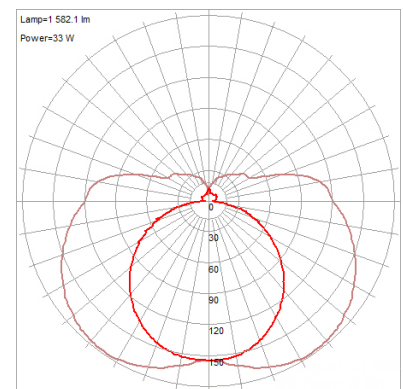

Product Dimensions

Fixture		Canopy
Length :: N/A		Length :: 1"
Width :: 26"		Width :: 7"
Diameter :: N/A		Diameter :: N/A
Extension :: 3"		Height :: 5"
Height :: 5"		
Overall Height :: N/A		

Technical Specifications

Photometrics

CCT :: 3000
 CRI :: 85
 Wattage :: 34w
 Nominal Lumens :: 2021Lm
 Delivered Lumens :: 1582Lm

Recommended Dimmers

(ELV) LUTRON Diva DVELV-300P; (ELV) LUTRON Diva DVELV-303P; (TRIAC) LUTRON Diva DVCL-153P

Additional Items :: Multi-Directional Mounting

Line Drawing #1

Line Drawing #2

Image Not Available

IES File

Toll Free 800-828-5483 • www.AccessLighting.com

14410 Myford Road, Irvine, CA 92606

The information provided is subject to change without notice. ©2020 Access Lighting Corporation. All Rights Reserved
 Rev. 202004 Filename:: 70036LEDD-CH_OPL.pdf