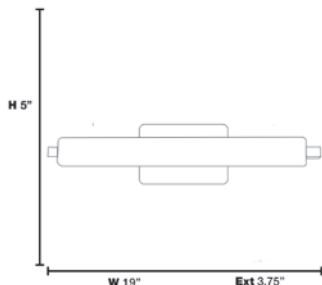

Product Dimensions

Fixture		Canopy
Length ::	N/A	Length :: 1"
Width ::	19"	Width :: 7"
Diameter ::	N/A	Diameter :: N/A
Extension ::	3.75"	Height :: 5"
Height ::	5"	
Overall Height ::	N/A	

Technical Specifications

Photometrics

CCT :: 3000
 CRI :: 85
 Wattage :: 25w
 Nominal Lumens :: 1577Lm
 Delivered Lumens :: 1203Lm

Recommended Dimmers

(ELV) LUTRON Diva DVELV-300P; (ELV) LUTRON Diva DVELV-303P; (TRIAC) LUTRON Diva DVCL-153P

Additional Items :: Multi-Directional Mounting

Line Drawing #1

Line Drawing #2

Image Not Available

IES File

Toll Free 800-828-5483 • www.AccessLighting.com

14410 Myford Road, Irvine, CA 92606

The information provided is subject to change without notice. ©2020 Access Lighting Corporation. All Rights Reserved
 Rev. 202004 Filename:: 70035LEDD-CH_OPL.pdf