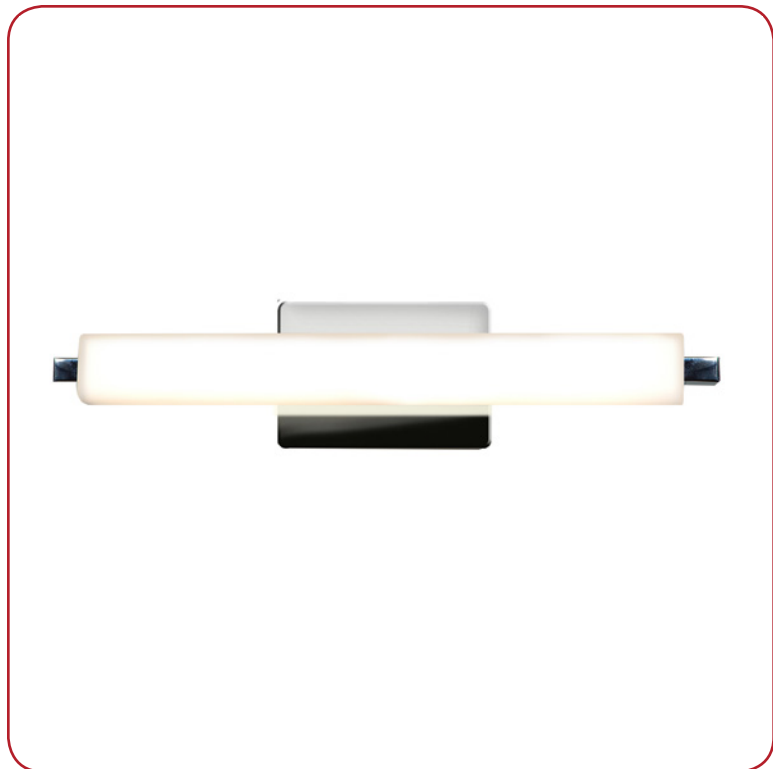

Model No :: **70035LEDD-CH/OPL**
 Name :: Chic

Project Name :: _____
 Location :: _____
 Type :: _____
 Quantity :: _____
 Notes :: _____

Product Information

Product ID :: 70035
 UPC Code :: 641594197044
 Mounting Type :: Wall
 Finish :: Chrome (CH)
 Diffuser :: Opal (OPL)
 Alt. Finishes :: Chrome (CH)
 Alt. Diffusers :: Opal (OPL)

Product Dimensions

Fixture		Canopy
Length ::	N/A	Length :: 1"
Width ::	19"	Width :: 7"
Diameter ::	N/A	Diameter :: N/A
Extension ::	3.75"	Height :: 5"
Height ::	5"	
Overall Height ::	N/A	

Technical Specifications

Specifications

Frame Material :: Metal
 Diffuser Material :: Glass
 Voltage :: 120v
 Lamping Type :: Dedicated LED
 Lamping Base :: SSL
 Lamp Quantity :: 1
 Lamp Wattage :: 25 W
 Total Wattage :: 25w
 Lamps Included :: Yes
 J-Box Type :: Standard