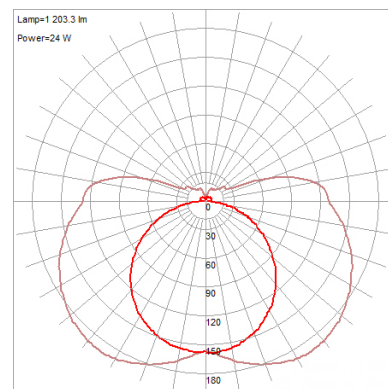

Product Dimensions

Fixture		Canopy
Length ::	N/A	Length :: 1"
Width ::	19"	Width :: 7"
Diameter ::	N/A	Diameter :: N/A
Extension ::	3.75"	Height :: 5"
Height ::	5"	
Overall Height ::	N/A	

Technical Specifications

Photometrics

CCT :: 3000
 CRI :: 85
 Wattage :: 25w
 Nominal Lumens :: 1577Lm
 Delivered Lumens :: 1203Lm

Recommended Dimmers

(ELV) LUTRON Diva DVELV-300P; (ELV) LUTRON Diva DVELV-303P; (TRIAC) LUTRON Diva DVCL-153P

Additional Items :: Multi-Directional Mounting

Line Drawing #1

Line Drawing #2

Image Not Available

IES File

Toll Free 800-828-5483 • www.AccessLighting.com

14410 Myford Road, Irvine, CA 92606

The information provided is subject to change without notice. ©2020 Access Lighting Corporation. All Rights Reserved
 Rev. 202004 Filename:: 70035LEDD-CH_OPL.pdf