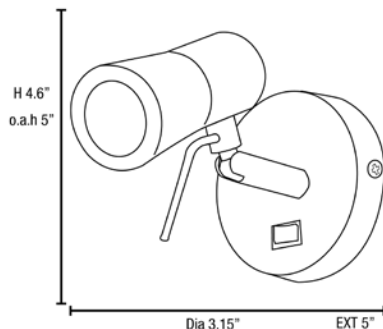

Line Drawing #1

Line Drawing #2

Image Not Available

IES File

Image Not Available

Toll Free 800-828-5483 • www.AccessLighting.com

14410 Myford Road, Irvine, CA 92606

The information provided is subject to change without notice. ©2020 Access Lighting Corporation. All Rights Reserved
Rev. 202004 Filename: 70018LED-CH.pdf