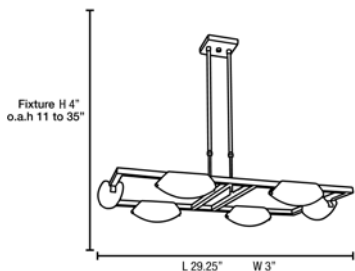

Product Dimensions

Fixture	Canopy
Length :: 19"	Length :: 5.5"
Width :: 29.25"	Width :: 5.5"
Diameter :: N/A	Diameter :: N/A
Extension :: N/A	Height :: 0.5"
Height :: 4"	
Overall Height :: 6-35"	

Technical Specifications

Photometrics

CCT :: 3000
 CRI :: 90
 Wattage :: 48w
 Nominal Lumens :: 4500Lm
 Delivered Lumens :: N/A

Recommended Dimmers

(ELV) LUTRON Diva DVELV-300P; (ELV) LUTRON Diva DVELV-303P; (ELV) LUTRON Skylark SELV-300P; (TRIAC) LUTRON Diva DV-600P

Additional Items :: 0

Line Drawing #1

Line Drawing #2

Image Not Available

IES File

Image Not Available

Toll Free 800-828-5483 • www.AccessLighting.com

14410 Myford Road, Irvine, CA 92606