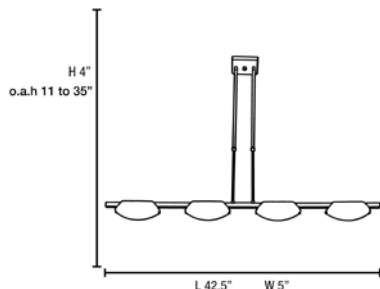

Product Dimensions

Fixture	Canopy
Length :: 5"	Length :: 5.5"
Width :: 42.5"	Width :: 5.5"
Diameter :: N/A	Diameter :: N/A
Extension :: N/A	Height :: 1"
Height :: 4"	
Overall Height :: 6-35"	

Technical Specifications

Specifications

Frame Material :: Metal
 Diffuser Material :: Glass
 Voltage :: 120v
 Lamping Type :: Dedicated LED
 Lamping Base :: SSL
 Lamp Quantity :: 4
 Lamp Wattage :: 8 W
 Total Wattage :: 32w
 Lamps Included :: Yes
 J-Box Type :: Standard

Photometrics

CCT :: 3000
 CRI :: 90
 Wattage :: 32w
 Nominal Lumens :: 3000Lm
 Delivered Lumens :: N/A

Recommended Dimmers

(ELV) LUTRON Diva DVELV-300P; (ELV) LUTRON Diva DVELV-303P; (ELV) LUTRON Skylark SELV-300P; (TRIAC) LUTRON Diva DV-600P

Additional Items :: 0

Line Drawing #1

Line Drawing #2

Image Not Available

IES File

Image Not Available

Toll Free 800-828-5483 • www.AccessLighting.com

14410 Myford Road, Irvine, CA 92606