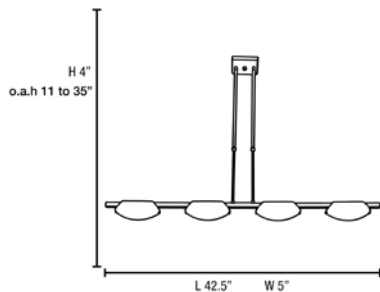

Product Dimensions

Fixture	Canopy
Length :: 5"	Length :: 5.5"
Width :: 42.5"	Width :: 5.5"
Diameter :: N/A	Diameter :: N/A
Extension :: N/A	Height :: 1"
Height :: 4"	
Overall Height :: 6-35"	

Technical Specifications

Photometrics

CCT :: 2900
 CRI :: N/A
 Wattage :: 400w
 Nominal Lumens :: 6600Lm
 Delivered Lumens :: N/A

Recommended Dimmers

(TRIAC) Any Standard Dimmer

Additional Items :: Only Limited Quantities Available

Line Drawing #1

Line Drawing #2

Image Not Available

IES File

Image Not Available

Toll Free 800-828-5483 • www.AccessLighting.com

14410 Myford Road, Irvine, CA 92606

The information provided is subject to change without notice. ©2020 Access Lighting Corporation. All Rights Reserved
 Rev. 202004 Filename:: 63958-MC_FST.pdf