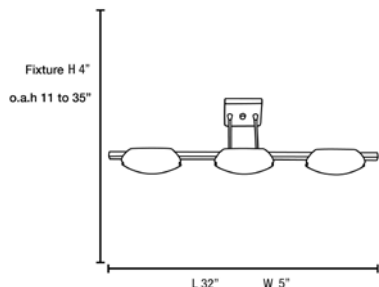

Product Dimensions

Fixture	Canopy
Length :: 5"	Length :: 5.5"
Width :: 32"	Width :: 5.5"
Diameter :: N/A	Diameter :: N/A
Extension :: N/A	Height :: 1"
Height :: 4"	
Overall Height :: 6-35"	

Technical Specifications

Photometrics

CCT :: 3000
 CRI :: 90
 Wattage :: 24w
 Nominal Lumens :: 2250Lm
 Delivered Lumens :: N/A

Recommended Dimmers

(ELV) LUTRON Diva DVELV-300P; (ELV) LUTRON Diva DVELV-303P; (ELV) LUTRON Skylark SELV-300P; (TRIAC) LUTRON Diva DV-600P

Additional Items :: 0

Line Drawing #1

Line Drawing #2

Image Not Available

IES File

Image Not Available

Toll Free 800-828-5483 • www.AccessLighting.com

14410 Myford Road, Irvine, CA 92606