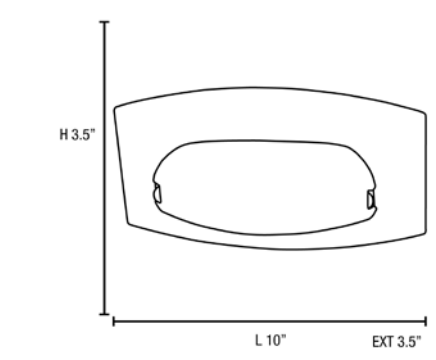

Product Dimensions

Fixture	Canopy
Length :: 6"	Length :: N/A
Width :: 10"	Width :: N/A
Diameter :: N/A	Diameter :: N/A
Extension :: 3.5"	Height :: N/A
Height :: N/A	
Overall Height :: N/A	

Technical Specifications

Line Drawing #1 Line Drawing #2 IES File

Image Not Available

Image Not Available

Toll Free 800-828-5483 • www.AccessLighting.com

14410 Myford Road, Irvine, CA 92606
 The information provided is subject to change without notice. ©2020 Access Lighting Corporation. All Rights Reserved
 Rev. 202004 Filename:: 63951LEDD-ORB_FST.pdf