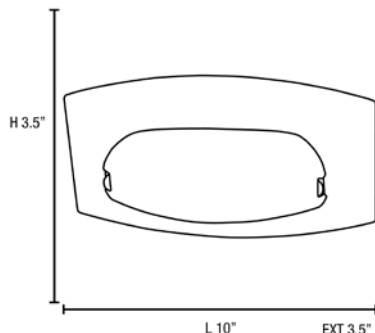

Product Dimensions

Fixture	Canopy
Length :: 6"	Length :: N/A
Width :: 10"	Width :: N/A
Diameter :: N/A	Diameter :: N/A
Extension :: 3.5"	Height :: N/A
Height :: N/A	
Overall Height :: N/A	

Technical Specifications

Photometrics

CCT :: 3000
 CRI :: 90
 Wattage :: 8w
 Nominal Lumens :: 750Lm
 Delivered Lumens :: N/A

Recommended Dimmers

(ELV) LUTRON Diva DVELV-300P; (ELV) LUTRON Diva DVELV-303P; (ELV) LUTRON Skylark SELV-300P; (TRIAC) LUTRON Diva DV-600P

Additional Items :: Multi-Directional mounting

Line Drawing #1

Line Drawing #2

Image Not Available

IES File

Image Not Available

Toll Free 800-828-5483 • www.AccessLighting.com

14410 Myford Road, Irvine, CA 92606