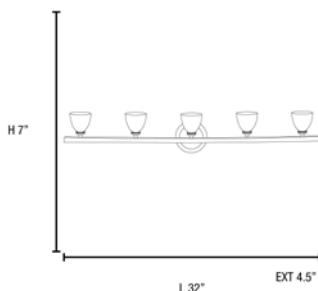

Line Drawing #2

Image Not Available

IES File

Image Not Available

Toll Free 800-828-5483 • www.AccessLighting.com

14410 Myford Road, Irvine, CA 92606
The information provided is subject to change without notice. ©2020 Access Lighting Corporation. All Rights Reserved
Rev. 202004 Filename:: 63815-46-MC_OPL.pdf