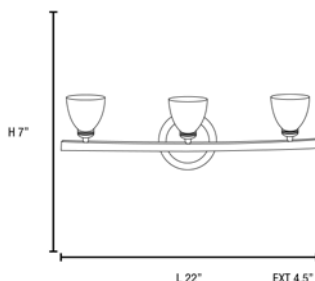

Product Dimensions

Fixture		Canopy	
Length ::	N/A	Length ::	N/A
Width ::	22"	Width ::	N/A
Diameter ::	N/A	Diameter ::	N/A
Extension ::	4.5"	Height ::	N/A
Height ::	7"		
Overall Height ::	N/A		

Technical Specifications

Photometrics

CCT :: 2900
 CRI :: N/A
 Wattage :: 180w
 Nominal Lumens :: 2400Lm
 Delivered Lumens :: N/A

Recommended Dimmers

(TRIAC) Any Standard Dimmer

Additional Items :: Mounts up or down

Line Drawing #1

Line Drawing #2

Image Not Available

IES File

Image Not Available

Toll Free 800-828-5483 • www.AccessLighting.com

14410 Myford Road, Irvine, CA 92606

The information provided is subject to change without notice. ©2020 Access Lighting Corporation. All Rights Reserved
 Rev. 202004 Filename:: 63813-46-MC_OPL.pdf