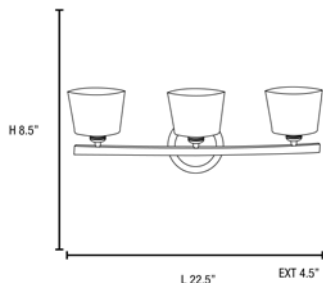

Product Dimensions

Fixture	Canopy
Length :: N/A	Length :: N/A
Width :: 22.5"	Width :: N/A
Diameter :: N/A	Diameter :: N/A
Extension :: 4.5"	Height :: N/A
Height :: 8.5"	
Overall Height :: N/A	

Technical Specifications

Photometrics

CCT :: 2900
 CRI :: N/A
 Wattage :: 180w
 Nominal Lumens :: 2400Lm
 Delivered Lumens :: N/A

Recommended Dimmers

(TRIAC) Any Standard Dimmer

Additional Items :: Mounts up or down

Line Drawing #1

Line Drawing #2

Image Not Available

IES File

Image Not Available

Toll Free 800-828-5483 • www.AccessLighting.com

14410 Myford Road, Irvine, CA 92606

The information provided is subject to change without notice. ©2020 Access Lighting Corporation. All Rights Reserved
 Rev. 202004 Filename: 63813-20-MC_OPL.pdf