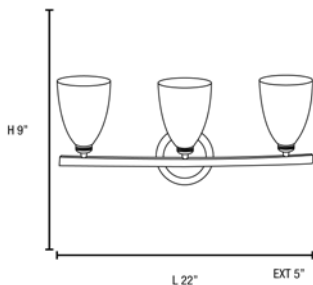

Product Dimensions

Fixture	Canopy
Length :: N/A	Length :: N/A
Width :: 22"	Width :: N/A
Diameter :: N/A	Diameter :: N/A
Extension :: 5"	Height :: N/A
Height :: 9"	
Overall Height :: N/A	

Technical Specifications

Specifications

Frame Material :: Metal
 Diffuser Material :: Glass
 Voltage :: 120v
 Lamping Type :: Halogen
 Lamping Base :: G9
 Lamp Quantity :: 3
 Lamp Wattage :: 60 W
 Total Wattage :: 180w
 Lamps Included :: Yes
 J-Box Type :: Standard

Photometrics

CCT :: 2900
 CRI :: N/A
 Wattage :: 180w
 Nominal Lumens :: 2400Lm
 Delivered Lumens :: N/A

Recommended Dimmers

(TRIAC) Any Standard Dimmer

Additional Items :: Mounts up or down

Line Drawing #1