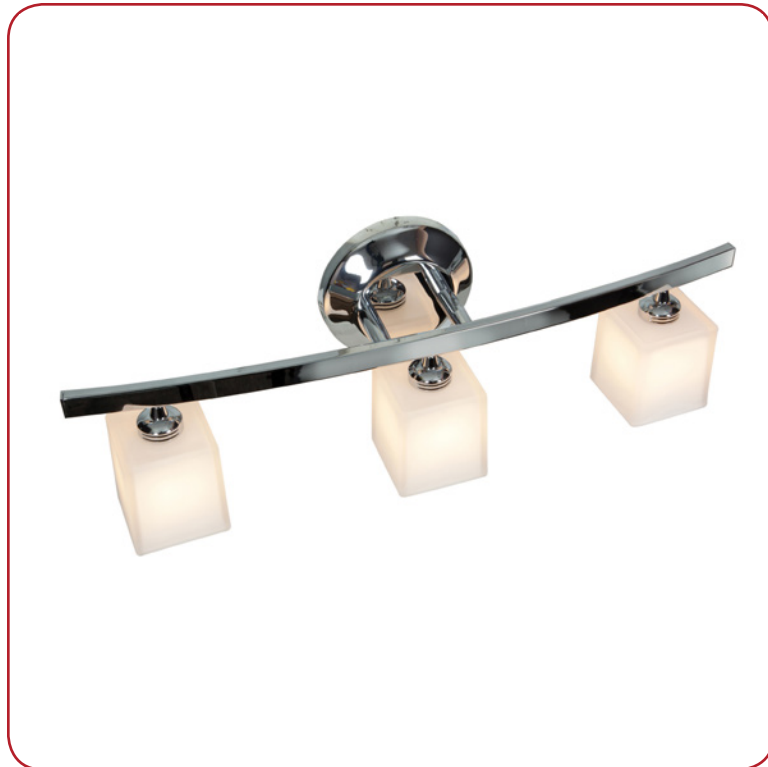

Model No :: **63813-18-MC/OPL**
 Name :: Sydney

Project Name :: _____
 Location :: _____
 Type :: _____
 Quantity :: _____
 Notes :: _____

Product Information

Product ID :: 63813-18
 UPC Code :: 641594168365
 Mounting Type :: Wall
 Finish :: Matte Chrome (MC)
 Diffuser :: Opal (OPL)
 Alt. Finishes :: Chrome (CH); Matte Chrome (MC)
 Alt. Diffusers :: Amber (AMB); Opal (OPL)

Product Dimensions

Fixture	Canopy
Length :: N/A	Length :: N/A
Width :: 22"	Width :: N/A
Diameter :: N/A	Diameter :: N/A
Extension :: 5"	Height :: N/A
Height :: 7.5"	
Overall Height :: N/A	

Technical Specifications