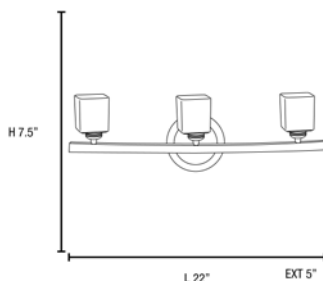

Line Drawing #2

Image Not Available

IES File

Image Not Available

Toll Free 800-828-5483 • www.AccessLighting.com

14410 Myford Road, Irvine, CA 92606
The information provided is subject to change without notice. ©2020 Access Lighting Corporation. All Rights Reserved
Rev. 202004 Filename: 63813-18-MC_OPL.pdf