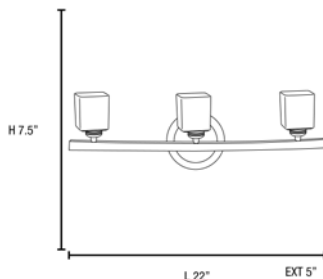

Line Drawing #2

Image Not Available

IES File

Image Not Available

Toll Free 800-828-5483 • www.AccessLighting.com

14410 Myford Road, Irvine, CA 92606

The information provided is subject to change without notice. ©2020 Access Lighting Corporation. All Rights Reserved
Rev. 202004 Filename:: 63813-18-MC_AMB.pdf