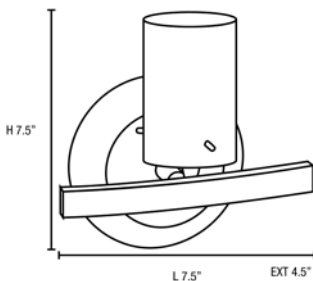

Line Drawing #2

Image Not Available

IES File

Image Not Available

Toll Free 800-828-5483 • www.AccessLighting.com

14410 Myford Road, Irvine, CA 92606
The information provided is subject to change without notice. ©2020 Access Lighting Corporation. All Rights Reserved
Rev. 202004 Filename: 63811-47-CH_OPL.pdf