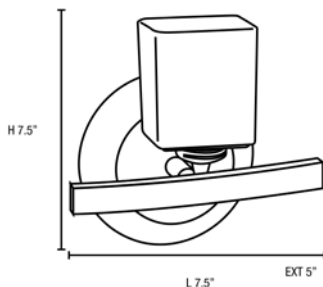

Product Dimensions

Fixture	Canopy
Length :: N/A	Length :: N/A
Width :: 7.5"	Width :: N/A
Diameter :: N/A	Diameter :: N/A
Extension :: 5"	Height :: 2.25"
Height :: 7.5"	
Overall Height :: N/A	

Technical Specifications

Photometrics

CCT :: 2900
 CRI :: N/A
 Wattage :: 60w
 Nominal Lumens :: 800Lm
 Delivered Lumens :: N/A

Recommended Dimmers

(TRIAC) Any Standard Dimmer

Additional Items :: Mounts up or down

Line Drawing #1

Line Drawing #2