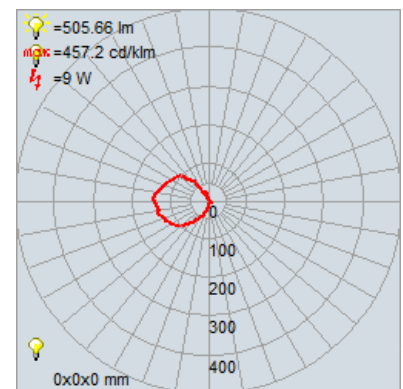

**Product Dimensions**

Fixture	Canopy
Length :: 0	Length :: 0
Width :: 0	Width :: 0
Diameter :: 8"	Diameter :: 4.5"
Extension :: 0	Height :: 1"
Height :: 11"	
Overall Height :: 0	

**Technical Specifications**

**Photometrics**

CCT :: 3000  
 CRI :: 90  
 Wattage :: 9w  
 Nominal Lumens :: 600Lm  
 Delivered Lumens :: 506Lm

**Recommended Dimmers**

(ELV) LUTRON Caseta PD - 6WCL; (ELV) LUTRON Maestro CL (Package) MACL-153M-RHW; (ELV) LUTRON Maestro CL MACL-153M; (ELV) LUTRON Skylark Contour CTCL-153P; (TRIAC) LEVITON Decora Sureslide 6672; (TRIAC) LEVITON Decora Sureslide

Additional Items :: 0

**Line Drawing #1**

Image Not Available

**Line Drawing #2**

Image Not Available

**IES File**

**Toll Free 800-828-5483 • www.AccessLighting.com**

14410 Myford Road, Irvine, CA 92606