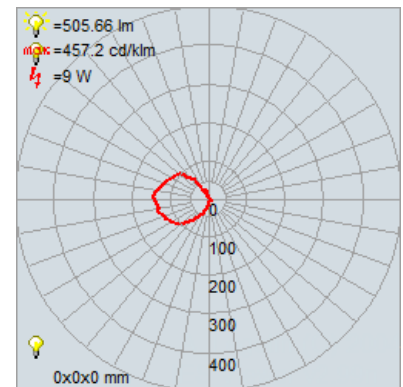

Product Dimensions

Fixture	Canopy
Length :: 0	Length :: 0
Width :: 0	Width :: 0
Diameter :: 8"	Diameter :: 4.5"
Extension :: 0	Height :: 1"
Height :: 8.5"	
Overall Height :: 120"	

Technical Specifications

Photometrics

CCT :: 3000
 CRI :: 90
 Wattage :: 9w
 Nominal Lumens :: 600Lm
 Delivered Lumens :: 506Lm

Recommended Dimmers

(ELV) LUTRON Caseta PD - 6WCL; (ELV) LUTRON Maestro CL (Package) MACL-153M-RHW; (ELV) LUTRON Maestro CL MACL-153M; (ELV) LUTRON Skylark Contour CTCL-153P; (TRIAC) LEVITON Decora Sureslide 6672; (TRIAC) LEVITON Decora Sureslide

Additional Items :: 0

Line Drawing #1

Image Not Available

Line Drawing #2

Image Not Available

IES File

Toll Free 800-828-5483 • www.AccessLighting.com

14410 Myford Road, Irvine, CA 92606