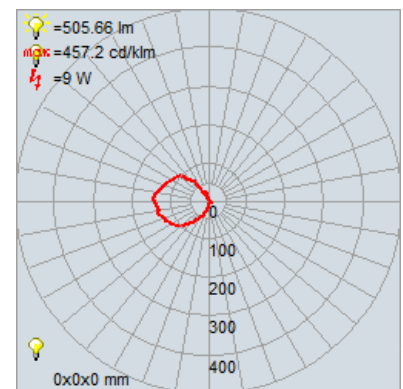

Product Dimensions

Fixture	Canopy
Length :: 0	Length :: 0
Width :: 0	Width :: 0
Diameter :: 8"	Diameter :: 4.5"
Extension :: 0	Height :: 1"
Height :: 8.5"	
Overall Height :: 120"	

Technical Specifications

Photometrics

CCT :: 3000
 CRI :: 0
 Wattage :: 9w
 Nominal Lumens :: 600Lm
 Delivered Lumens :: 0

Recommended Dimmers

(ELV) LUTRON Caseta PD - 6WCL; (ELV) LUTRON Maestro CL (Package) MACL-153M-RHW; (ELV) LUTRON Maestro CL MACL-153M; (ELV) LUTRON Skylark Contour CTCL-153P; (TRIAC) LEVITON Decora Sureslide 6672; (TRIAC) LEVITON Decora Sureslide

Additional Items :: 0

Line Drawing #1

Image Not Available

Line Drawing #2

Image Not Available

IES File

Toll Free 800-828-5483 • www.AccessLighting.com

14410 Myford Road, Irvine, CA 92606