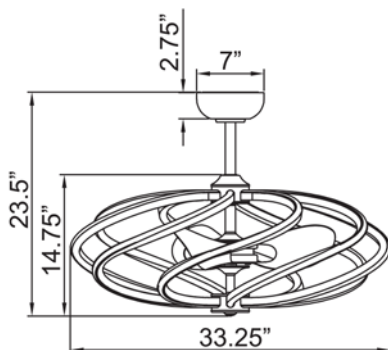

Product Dimensions

Fixture	Canopy
Length :: N/A	Length :: N/A
Width :: N/A	Width :: N/A
Diameter :: 33.25"	Diameter :: 7"
Extension :: N/A	Height :: 2.75"
Height :: 14.75"	
Overall Height :: 17-23.5"	

Technical Specifications

Photometrics

CCT :: 3000
 CRI :: 85
 Wattage :: 56w
 Nominal Lumens :: 4760Lm
 Delivered Lumens :: N/A

Recommended Dimmers

(Remote Control) Remote Control

Additional Items :: DC Motor, Remote Included for Dimming Control, Programmable Controller for multiple fans, Intended to be mounted on a flat ceiling (Ball Joint Adapter)

Line Drawing #1

Line Drawing #2

IES File

Image Not Available

Toll Free 800-828-5483 • www.AccessLighting.com

14410 Myford Road, Irvine, CA 92606

The information provided is subject to change without notice. ©2020 Access Lighting Corporation. All Rights Reserved
 Rev. 202004 Filename:: 63114LEDD-IGLD.pdf