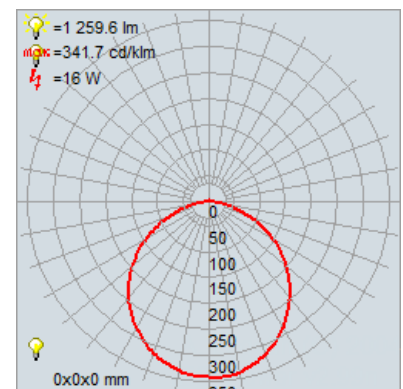

Product Dimensions

Fixture		Canopy	
Length ::	26.5"	Length ::	0
Width ::	4.75"	Width ::	0
Diameter ::	0	Diameter ::	0
Extension ::	0	Height ::	0
Height ::	7.75"		
Overall Height ::	0		

Technical Specifications

Photometrics

CCT :: 3000
 CRI :: 90
 Wattage :: 15w
 Nominal Lumens :: 0
 Delivered Lumens :: 1260Lm

Recommended Dimmers

(ELV) LUTRON Diva DVELV-300P; (ELV) LUTRON Skylark Contour CTCL-153P; (TRIAC) LUTRON Diva DVCL-153P

Additional Items :: 0

Line Drawing #1

Image Not Available

Line Drawing #2

Image Not Available

IES File

Toll Free 800-828-5483 • www.AccessLighting.com

14410 Myford Road, Irvine, CA 92606