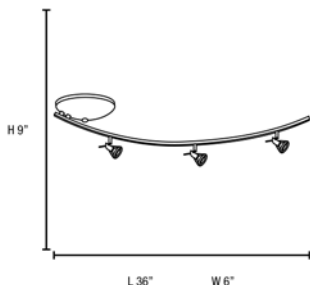

Line Drawing #2

Image Not Available

IES File

Image Not Available

Toll Free 800-828-5483 • www.AccessLighting.com

14410 Myford Road, Irvine, CA 92606

The information provided is subject to change without notice. ©2020 Access Lighting Corporation. All Rights Reserved
Rev. 202004 Filename:: 63023ET-MC.pdf