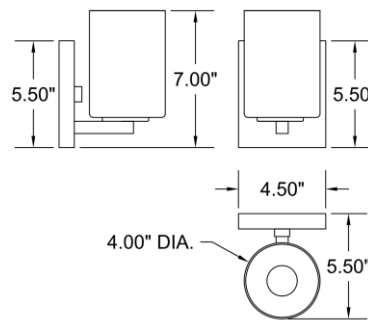

TECHNICAL SPECIFICATIONS

SPECIFICATIONS

Frame Material: Steel
Diffuser Material: Glass
Lamping Type: E-26 (Replaceable LED Jbox: Standard)
Lamping Base: E-26 Lamp Wattage: 10 W
Lamp Quantity: 1 Total Wattage: 10 W
Voltage: 120v Lamps Included: Yes

Location: _____

Type: _____

Quantity: _____

Notes: _____

LINE DRAWING

IES FILE

In addition to Access Lighting's purchase and warranty terms and conditions, by signing below or placing an order, you agree that you are authorized to bind the entity placing any order and acknowledge the following: All of sizes and measurements are approximate and all images are for illustrative purposes only. In the event of an inconsistency, the "Product Measurements" section controls. There also may be slight differences in the colors and designs compared to the displayed and printed images.