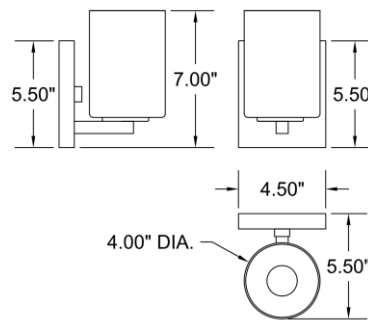

Stock Code: **62621LEDDL-BS/OPL**

Collection: **Sienna**

PRODUCT INFORMATION

Base: 62621 Parent: 62621LEDDL
Mounting Type: Wall UPC: 641594246643
Finish: Brushed Steel
Diffuser: Opal

PRODUCT MEASUREMENTS

FIXTURE	BACKPLATE / CANOPY
Length:	Length
Width: 4.5"	Width: 4.5"
Diameter	Diameter:
Height: 7"	Height: 5.5"
Extension: 5.5"	
Overall Height:	

TECHNICAL SPECIFICATIONS

SPECIFICATIONS

Frame Material: Steel
Diffuser Material: Glass
Lamping Type: E-26 (Replaceable LED Jbox: Standard)
Lamping Base: E-26 Lamp Wattage: 10 W
Lamp Quantity: 1 Total Wattage: 10 W
Voltage: 120v Lamps Included: Yes

Location: _____

Type: _____

Quantity: _____

Notes: _____

LINE DRAWING

IES FILE

In addition to Access Lighting's purchase and warranty terms and conditions, by signing below or placing an order, you agree that you are authorized to bind the entity placing any order and acknowledge the following: All of sizes and measurements are approximate and all images are for illustrative purposes only. In the event of an inconsistency, the "Product Measurements" section controls. There also may be slight differences in the colors and designs compared to the displayed and printed images.