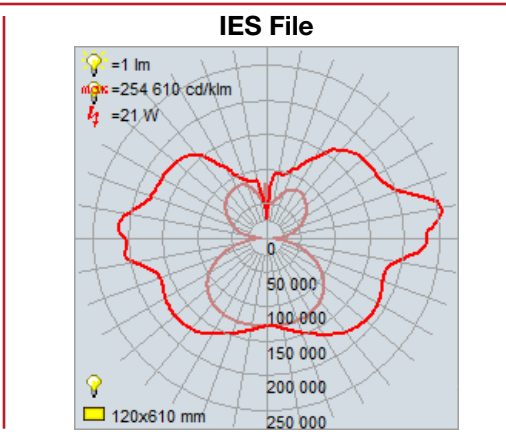

Model No :: **62592LEDD-MBL/ACR**
 Name :: Netherton

Project Name :: _____
 Location :: _____
 Type :: _____
 Quantity :: _____
 Notes :: _____

Product Information

Product ID :: 62592
 UPC Code :: 641594238198
 Mounting Type :: Wall
 Finish :: Matte Black (MBL)
 Diffuser :: Acrylic Lens (ACR)
 Alt. Finishes :: Antique Brass (AB); Brushed Steel (BS); Matte Black (MBL)
 Alt. Diffusers :: Acrylic Lens (ACR)

Product Dimensions

Fixture	Canopy
Length :: 0	Length :: 0
Width :: 24"	Width :: 0
Diameter :: 0	Diameter :: 0
Extension :: 4"	Height :: 0
Height :: 6"	
Overall Height :: 0	

Technical Specifications

Qualifications	Specifications	Photometrics	Recommended Dimmers
Location Rating :: Damp	Frame Material :: Steel	CCT :: 3000	(ELV) LUTRON Caseta PD - 6WCL; (ELV) LUTRON Maestro CL MACL-153M; (ELV) LUTRON Maestro MRF2-6CL; (TRIAC) LUTRON Diva DVCL-153P
Certification :: ETL Listed (US/Canada)	Diffuser Material:: Acrylic	CRI :: 90	
IES File ::	Voltage :: 120v	Wattage :: 23w	
JA8 Compliant :: No	Lamping Type :: Dedicated LED	Nominal Lumens :: 1600Lm	
Energy Star :: No	Lamping Base :: SSL	Delivered Lumens :: 1586Lm	
ADA Compliant :: No	Lamp Quantity :: 1	Additional Items :: 0	
Marine Grade :: No	Lamp Wattage :: 23 W		
Emergency Lighting :: No	Total Wattage :: 23w		
Warranty :: 5 Year Limited	Lamps Included :: Yes		
	J-Box Type :: Standard		