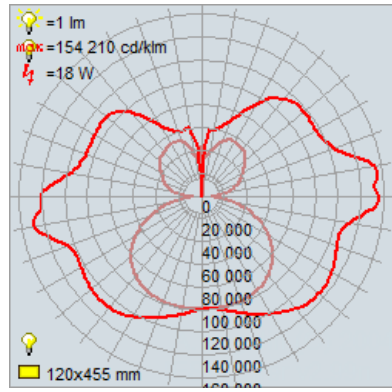

Product Dimensions

Fixture	Canopy
Length :: 0	Length :: 0
Width :: 18"	Width :: 0
Diameter :: 0	Diameter :: 0
Extension :: 4"	Height :: 0
Height :: 6"	
Overall Height :: 0	

Technical Specifications

Qualifications

Photometrics

CCT :: 3000
 CRI :: 90
 Wattage :: 20w
 Nominal Lumens :: 1100Lm
 Delivered Lumens :: 1088Lm

Recommended Dimmers

(ELV) LUTRON Caseta PD - 6WCL; (ELV) LUTRON Maestro CL MACL-153M; (ELV) LUTRON Maestro MRF2-6CL; (TRIAC) LUTRON Diva DVCL-153P

Additional Items :: 0

Line Drawing #1

Image Not Available

Line Drawing #2

Image Not Available

IES File

Toll Free 800-828-5483 • www.AccessLighting.com

14410 Myford Road, Irvine, CA 92606