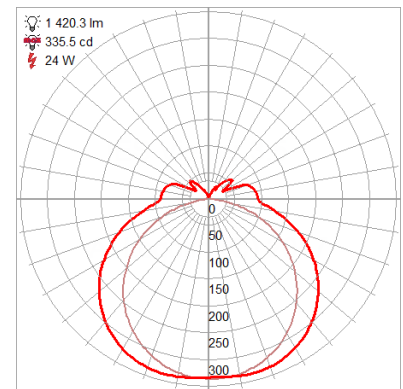

Model No :: **62571LEDD-ABB/ACR**
Name :: Citi

Project Name :: _____
Location :: _____
Type :: _____
Quantity :: _____
Notes :: _____

Product Information

Product ID :: 62571
UPC Code :: 641594238068
Mounting Type :: Wall
Finish :: Antique Brushed Brass (ABB)
Diffuser :: Acrylic Lens (ACR)
Alt. Finishes :: Antique Brushed Brass (ABB);
Brushed Steel (BS); Matte Black (MBL)
Alt. Diffusers :: Acrylic Lens (ACR)

Product Dimensions

Fixture	Canopy
Length :: 0	Length :: 0
Width :: 24"	Width :: 0
Diameter :: 0	Diameter :: 0
Extension :: 2.5"	Height :: 0
Height :: 5.5"	
Overall Height :: 0	

Technical Specifications

Qualifications	Specifications	Photometrics	Recommended Dimmers
Location Rating :: Damp	Frame Material :: Metal	CCT :: 3000	(ELV) LUTRON Caseta PD - 6WCL; (ELV) LUTRON Maestro CL MACL-153M; (ELV) LUTRON Maestro MRF2-6CL; (TRIAC) LUTRON Diva DVCL-153P
Certification :: ETL Listed (US/Canada)	Diffuser Material:: Acrylic	CRI :: 90	
IES File ::	Voltage :: 120v	Wattage :: 25w	
JA8 Compliant :: No	Lamping Type :: Dedicated LED	Nominal Lumens :: 1750Lm	
Energy Star :: No	Lamping Base :: SSL	Delivered Lumens :: 1420Lm	
ADA Compliant :: No	Lamp Quantity :: 1	Additional Items :: 0	
Marine Grade :: No	Lamp Wattage :: 25 W		
Emergency Lighting :: No	Total Wattage :: 25w		
Warranty :: 5 Year Limited	Lamps Included :: Yes		
	J-Box Type :: Standard		

IES File

Toll Free 800-828-5483 • www.AccessLighting.com

14410 Myford Road, Irvine, CA 92606

The information provided is subject to change without notice. ©2020 Access Lighting Corporation. All Rights Reserved
Rev. 202004 Filename:: 62571LEDD-ABB_ACR.pdf