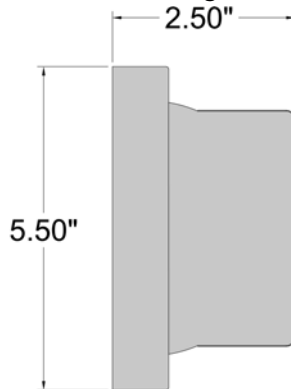

Line Drawing #2