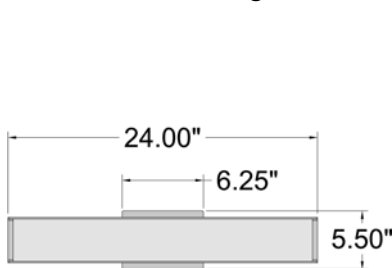

Technical Specifications

Qualifications	Specifications	Photometrics	Recommended Dimmers
Location Rating :: Damp	Frame Material :: Metal	CCT :: 3000	(ELV) LUTRON Caseta PD - 6WCL; (ELV) LUTRON Maestro CL MACL-153M; (ELV) LUTRON Maestro MRF2-6CL; (TRIAC) LUTRON Diva DVCL-153P
Certification :: ETL Listed (US/Canada)	Diffuser Material:: Acrylic	CRI :: 90	
IES File ::	Voltage :: 120v	Wattage :: 25w	
JA8 Compliant :: No	Lamping Type :: Dedicated LED	Nominal Lumens :: 1750Lm	
Energy Star :: No	Lamping Base :: SSL	Delivered Lumens :: 1420Lm	
ADA Compliant :: No	Lamp Quantity :: 1	Additional Items :: 0	
Marine Grade :: No	Lamp Wattage :: 25 W		
Emergency Lighting :: No	Total Wattage :: 25w		
Warranty :: 5 Year Limited	Lamps Included :: Yes		
	J-Box Type :: Standard		

Line Drawing #1