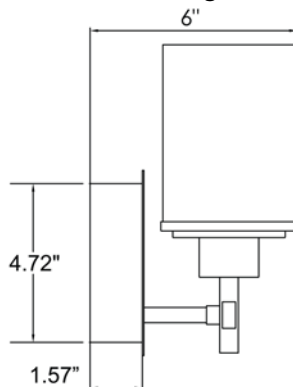

Line Drawing #2

IES File