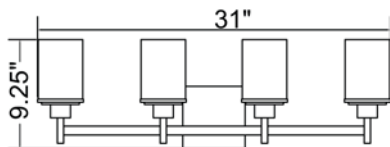

Model No :: **62512LEDD-BS/CSL**
Name :: Perch

Project Name :: _____
Location :: _____
Type :: _____
Quantity :: _____
Notes :: _____

Product Information

Product ID :: 62512
UPC Code :: 641594223583
Mounting Type :: Wall
Finish :: Brushed Steel (BS)
Diffuser :: Cream Silk Lined (CSL)
Alt. Finishes :: Brushed Steel (BS)
Alt. Diffusers :: Cream Silk Lined (CSL)

Product Dimensions

Fixture	Canopy
Length :: N/A	Length :: 1.75"
Width :: 31"	Width :: 5.5"
Diameter :: N/A	Diameter :: N/A
Extension :: 6"	Height :: 5.5"
Height :: 9.25"	
Overall Height :: N/A	

Technical Specifications

Qualifications	Specifications	Photometrics	Recommended Dimmers
Location Rating :: Damp	Frame Material :: Metal	CCT :: 3000	(ELV) LUTRON Caseta PD - 6WCL; (ELV) LUTRON Maestro CL MACL-153M; (ELV) LUTRON Skylark Contour CTCL-153P; (TRIAC) LEVITON Decora Sureslide 6674; (TRIAC) LUTRON Diva DVCL-153P
Certification :: ETL Listed (US/Canada)	Diffuser Material :: Glass	CRI :: 90	
IES File ::	Voltage :: 120v	Wattage :: 20w	
JA8 Compliant :: No	Lamping Type :: Dedicated LED	Nominal Lumens :: 2280Lm	
Energy Star :: No	Lamping Base :: SSL	Delivered Lumens :: N/A	
ADA Compliant :: No	Lamp Quantity :: 4	Additional Items :: 0	
Marine Grade :: No	Lamp Wattage :: 5 W		
Emergency Lighting :: No	Total Wattage :: 20w		
Warranty :: 5 Year Limited	Lamps Included :: Yes		
	J-Box Type :: Standard		

Line Drawing #1

IES File

Image Not Available

Toll Free 800-828-5483 • www.AccessLighting.com

14410 Myford Road, Irvine, CA 92606

The information provided is subject to change without notice. ©2020 Access Lighting Corporation. All Rights Reserved
Rev. 202004 File name:: 62512LEDD-BS_CSL.pdf