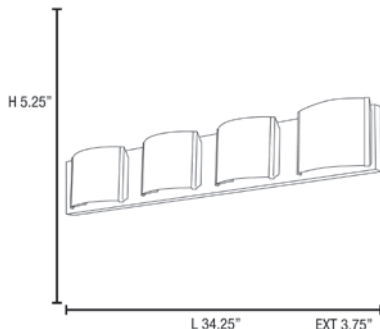

Product Dimensions

Fixture		Canopy
Length ::	N/A	Length :: 33.25"
Width ::	34.25"	Width :: 5.25"
Diameter ::	N/A	Diameter :: N/A
Extension ::	3.75"	Height :: 1"
Height ::	5.25"	
Overall Height ::	N/A	

Technical Specifications

Photometrics

CCT :: 3000
 CRI :: 90
 Wattage :: 36w
 Nominal Lumens :: 3200Lm
 Delivered Lumens :: N/A

Recommended Dimmers

(ELV) LUTRON Diva DVELV-300P; (ELV) LUTRON Diva DVELV-303P; (ELV) LUTRON Skylark SELV-300P; (TRIAC) LUTRON Diva DV-600P

Additional Items :: 0

Line Drawing #1

Line Drawing #2

Image Not Available

IES File

Image Not Available

Toll Free 800-828-5483 • www.AccessLighting.com

14410 Myford Road, Irvine, CA 92606