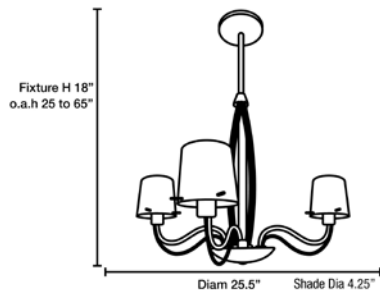

Line Drawing #1

Line Drawing #2

Image Not Available

IES File

Image Not Available

Toll Free 800-828-5483 or www.AccessLighting.com

14410 Myford Road, Irvine, CA 92606

The information provided is subject to change without notice. ©2018 Access Lighting Corporation. All Rights Reserved
Rev. 4/6/2018 File name: 55532-CH_CHR.pdf