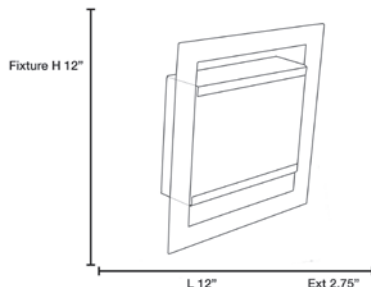

Product Dimensions

Fixture		Canopy	
Length ::	12"	Length ::	N/A
Width ::	N/A	Width ::	N/A
Diameter ::	N/A	Diameter ::	N/A
Extension ::	2.5"	Height ::	N/A
Height ::	12"		
Overall Height ::	N/A		

Technical Specifications

Line Drawing #1

Line Drawing #2

Image Not Available

IES File

Image Not Available

Toll Free 800-828-5483 • www.AccessLighting.com

14410 Myford Road, Irvine, CA 92606

The information provided is subject to change without notice. ©2020 Access Lighting Corporation. All Rights Reserved
 Rev. 202004 Filename:: 53343-CH_CLOP.pdf