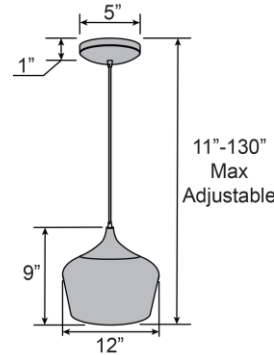

Stock Code: **52057-CH/WH**

Collection: Blend

PRODUCT INFORMATION

Base: 52057 Parent: 52057
Mounting Type: Ceiling UPC: 641594246490
Finish: Chrome
Diffuser: N/A

PRODUCT MEASUREMENTS

FIXTURE	BACKPLATE / CANOPY
Length:	Length
Width:	Width:
Diameter 12"	Diameter: 5"
Height: 9"	Height: 1"
Extension:	
Overall Height: 14-130"	

ADDITIONAL NOTES

10 feet of black cord included; Custom Finish 100 Piece
Minimum Order Quantity

Project Name: _____

Location: _____

Type: _____

Quantity: _____

Notes: _____

LINE DRAWING

IES FILE

In addition to Access Lighting's purchase and warranty terms and conditions, by signing below or placing an order, you agree that you are authorized to bind the entity placing any order and acknowledge the following: All of sizes and measurements are approximate and all images are for illustrative purposes only. In the event of an inconsistency, the "Product Measurements" section controls. There also may be slight differences in the colors and designs compared to the displayed and printed images.