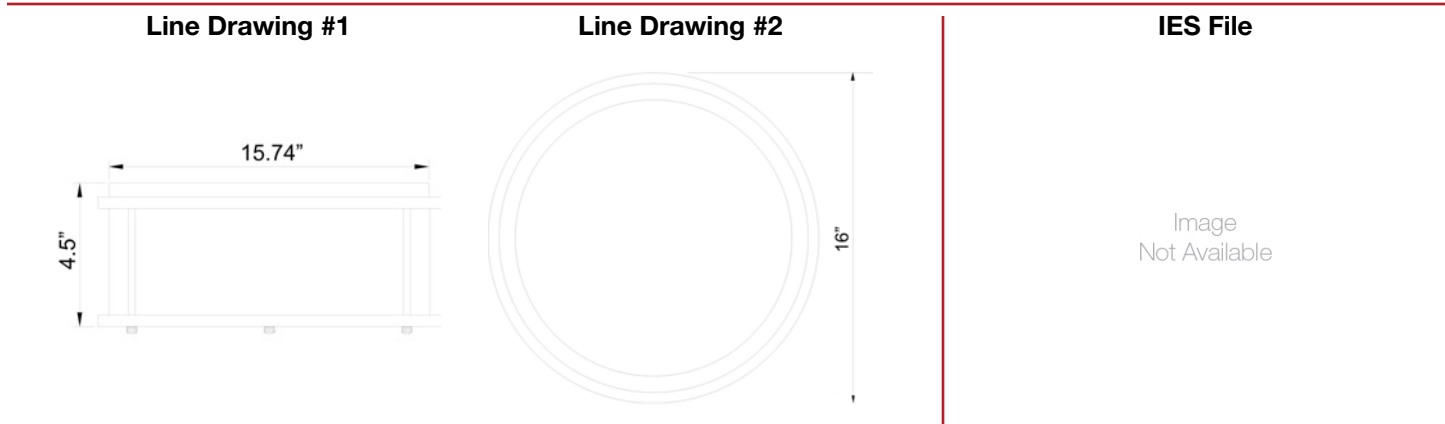

Model No :: **50080LEDDL-BRZ/OPL**
 Name :: Conga

Project Name :: _____
 Location :: _____
 Type :: _____
 Quantity :: _____
 Notes :: _____

Product Information

Product ID :: 50080
 UPC Code :: 641594221022
 Mounting Type :: Ceiling
 Finish :: Bronze (BRZ)
 Diffuser :: Opal (OPL)
 Alt. Finishes :: Bronze (BRZ); Brushed Steel (BS)
 Alt. Diffusers :: Opal (OPL)

Product Dimensions

Fixture	Canopy
Length :: N/A	Length :: N/A
Width :: N/A	Width :: N/A
Diameter :: 16"	Diameter :: N/A
Extension :: N/A	Height :: N/A
Height :: 4.5"	
Overall Height :: N/A	

Technical Specifications

Qualifications	Specifications	Photometrics	Recommended Dimmers
Location Rating :: Damp	Frame Material :: Metal	CCT :: 3000	(ELV) LUTRON Skylark SELV-300P; (MLV) COOPER Aspire 9530SW; (TRIAC) LEGRAND Titan CD703-PW
Certification :: ETL Listed (US/Canada)	Diffuser Material:: Glass	CRI :: 90	
IES File ::	Voltage :: 120v	Wattage :: 20w	
JA8 Compliant :: Yes	Lamping Type :: Replaceable LED	Nominal Lumens :: 1600Lm	
Energy Star :: Yes	Lamping Base :: E-26	Delivered Lumens :: N/A	
ADA Compliant :: No	Lamp Quantity :: 2	Additional Items :: 0	
Marine Grade :: No	Lamp Wattage :: 10 W		
Emergency Lighting :: No	Total Wattage :: 20w		
Warranty :: 3 Year Limited	Lamps Included :: Yes		
	J-Box Type :: Standard		